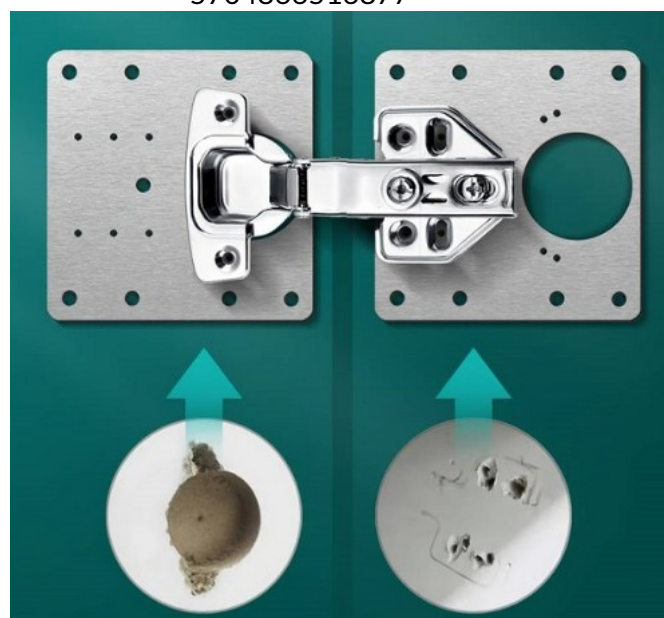

PRODUCT SHEET

Description:

Cabinet Hinge Repair Plate SS430, 90x90x0,69mm, Incl. 6 Pcs of Screws

Item number:

15.03.710-0

Units	Box	Carton	HS Code	Barcode
Pcs.	1	600	8302420090	

5704866516877

SISO A/S