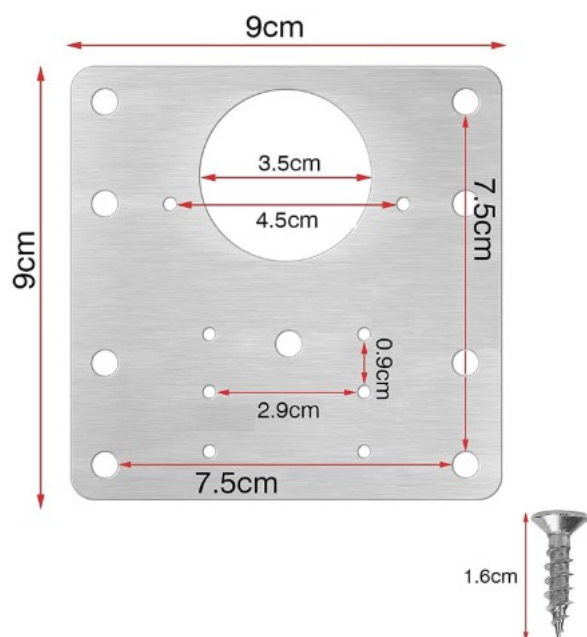

PRODUCT SHEET

Description:

Cabinet Hinge Repair Plate SS430, 90x90x0,69mm, Incl. 6 Pcs of Screws

Item number:

15.03.710-0

Units	Box	Carton	HS Code	Barcode
Pcs.	1	600	8302420090	

5704866516877

SISO A/S